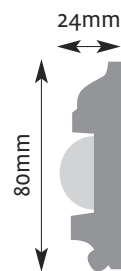

PD 36 2.7m Length

PD 37 2.6m Length

PD 38 2.35m Length

Panel Mouldings & Dado Rails

20mm

PD 39 2.7m Length

30mm

PD 40 2.3m Length

30mm

PD 41 2m Length

26mm

PD 42 2.3m Length

28mm

PD 43 2m Length

20mm

PD 44 2.2m Length

20mm

PD 45 21.5m Length

20mm

PD 46 2.3m Length

20mm

PD 47 2.1m Length

Panel Mouldings & Dado Rails

PD 48 3m Length

PD 49 2.3m Length

PD 50 2.65m Length

PD 51 2m Length

PD 52 2.5m Length

PD 53 2.2m Length

PD 54 2.4m Length

Panel Mouldings & Dado Rails

PD 55 2.3m Length