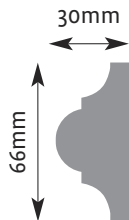

PD 36 2.7m Length

PD 37 2.6m Length

PD 38 2.35m Length

Panel Mouldings & Dado Rails

20mm

PD 39 2.7m Length

30mm

PD 40 2.3m Length

30mm

PD 41 2m Length

26mm

PD 42 2.3m Length

28mm

PD 43 2m Length

20mm

PD 44 2.2m Length

20mm

PD 45 21.5m Length

20mm

PD 46 2.3m Length

20mm

PD 47 2.1m Length

Panel Mouldings & Dado Rails

PD 48 3m Length

PD 49 2.3m Length

PD 50 2.65m Length

PD 51 2m Length

PD 52 2.5m Length

PD 53 2.2m Length

PD 54 2.4m Length

Panel Mouldings & Dado Rails

PD 55 2.3m Length