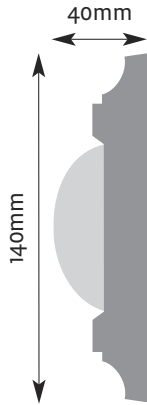

PD 36 2.7m Length

PD 37 2.6m Length

PD 38 2.35m Length

Panel Mouldings & Dado Rails

20mm

PD 39 2.7m Length

30mm

PD 40 2.3m Length

20mm

PD 45 21.5m Length

20mm

PD 46 2.3m Length

20mm

PD 47 2.1m Length

Panel Mouldings & Dado Rails

PD 48 3m Length

PD 49 2.3m Length

PD 50 2.65m Length

PD 51 2m Length

PD 52 2.5m Length

PD 53 2.2m Length

PD 54 2.4m Length

Panel Mouldings & Dado Rails

PD 55 2.3m Length

PD 56 2.3m Length

PD 57 2.25m Length

PD 58 2.4m Length

PD 59 2.1m Length

PD 60 2.2m Length