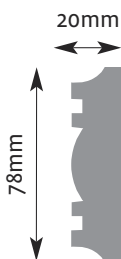

PD 36 2.7m Length

PD 37 2.6m Length

PD 38 2.35m Length

Panel Mouldings & Dado Rails

20mm

PD 39 2.7m Length

30mm

PD 40 2.3m Length

20mm

PD 45 21.5m Length

20mm

PD 46 2.3m Length

20mm

PD 47 2.1m Length

Panel Mouldings & Dado Rails

PD 48 3m Length

PD 49 2.3m Length

PD 50 2.65m Length

PD 51 2m Length

PD 52 2.5m Length

PD 53 2.2m Length

PD 54 2.4m Length

Panel Mouldings & Dado Rails

PD 55 2.3m Length

PD 56 2.3m Length

PD 57 2.25m Length

PD 58 2.4m Length

PD 59 2.1m Length

PD 60 2.2m Length