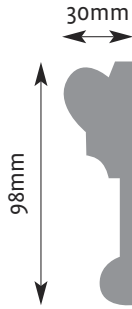

PD 36 2.7m Length

PD 37 2.6m Length

PD 38 2.35m Length

Panel Mouldings & Dado Rails

20mm

PD 39 2.7m Length

30mm

PD 40 2.3m Length

20mm

PD 45 21.5m Length

20mm

PD 46 2.3m Length

20mm

PD 47 2.1m Length

Panel Mouldings & Dado Rails

PD 48 3m Length

PD 49 2.3m Length

PD 50 2.65m Length

PD 51 2m Length

PD 52 2.5m Length

PD 53 2.2m Length

PD 54 2.4m Length

Panel Mouldings & Dado Rails

PD 55 2.3m Length

PD 56 2.3m Length

PD 57 2.25m Length

PD 58 2.4m Length

PD 59 2.1m Length

PD 60 2.2m Length