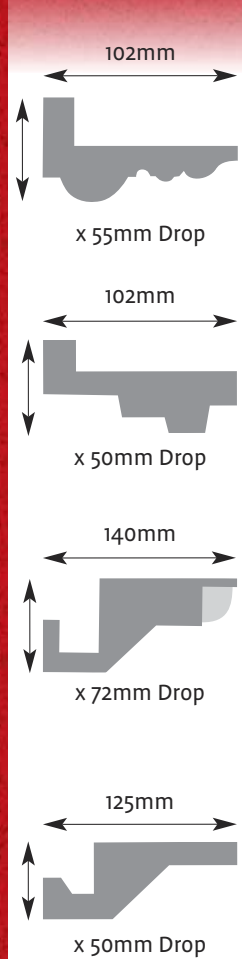

Corbels

Architectural corbels that complement the style and period of your property.

Corbels

Corbels

Coffers

Recessed lighting fixtures, plaster light boxes and coffers.

Give the perfect finishing touch to a room with recessed lighting fixtures manufactured and installed by the experts at A.R.M. Fibrous Plaster Mouldings, Hampshire. Designed to lend a soft glow, we can manufacture fibrous plaster light boxes to complement the interior decor of your property.

CF 01 2.9m Length

CF 02 2.9m Length

CF 03 2.3m Length

CF 04 2.9m Length