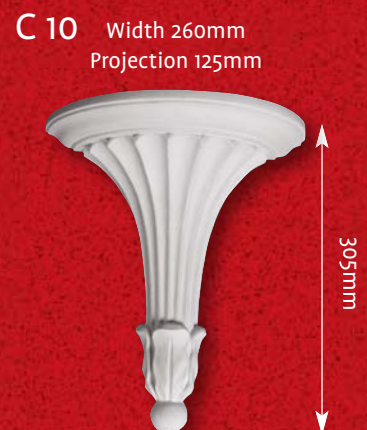

Corbels

Architectural corbels that complement the style and period of your property.

Corbels

Corbels

Coffers

Recessed lighting fixtures, plaster light boxes and coffers.

Give the perfect finishing touch to a room with recessed lighting fixtures manufactured and installed by the experts at A.R.M. Fibrous Plaster Mouldings, Hampshire. Designed to lend a soft glow, we can manufacture fibrous plaster light boxes to complement the interior decor of your property.

CF 01 2.9m Length

CF 02 2.9m Length

CF 03 2.3m Length

CF 04 2.9m Length