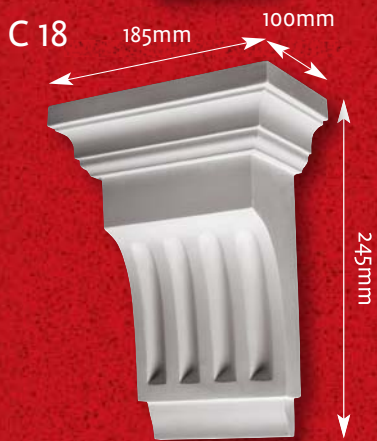

Corbels

Architectural corbels that complement the style and period of your property.

Corbels

Corbels

Coffers

Recessed lighting fixtures, plaster light boxes and coffers.

Give the perfect finishing touch to a room with recessed lighting fixtures manufactured and installed by the experts at A.R.M. Fibrous Plaster Mouldings, Hampshire. Designed to lend a soft glow, we can manufacture fibrous plaster light boxes to complement the interior decor of your property.

CF 01 2.9m Length

CF 02 2.9m Length

CF 03 2.3m Length

CF 04 2.9m Length