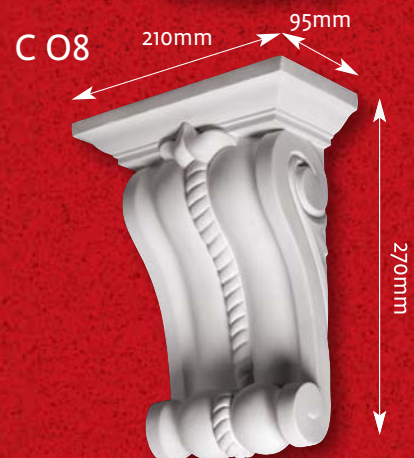

Corbels

Architectural corbels that complement the style and period of your property.

Corbels

Corbels

Coffers

Recessed lighting fixtures, plaster light boxes and coffers.

Give the perfect finishing touch to a room with recessed lighting fixtures manufactured and installed by the experts at A.R.M. Fibrous Plaster Mouldings, Hampshire. Designed to lend a soft glow, we can manufacture fibrous plaster light boxes to complement the interior decor of your property.

CF 01 2.9m Length

CF 02 2.9m Length

CF 03 2.3m Length

CF 04 2.9m Length