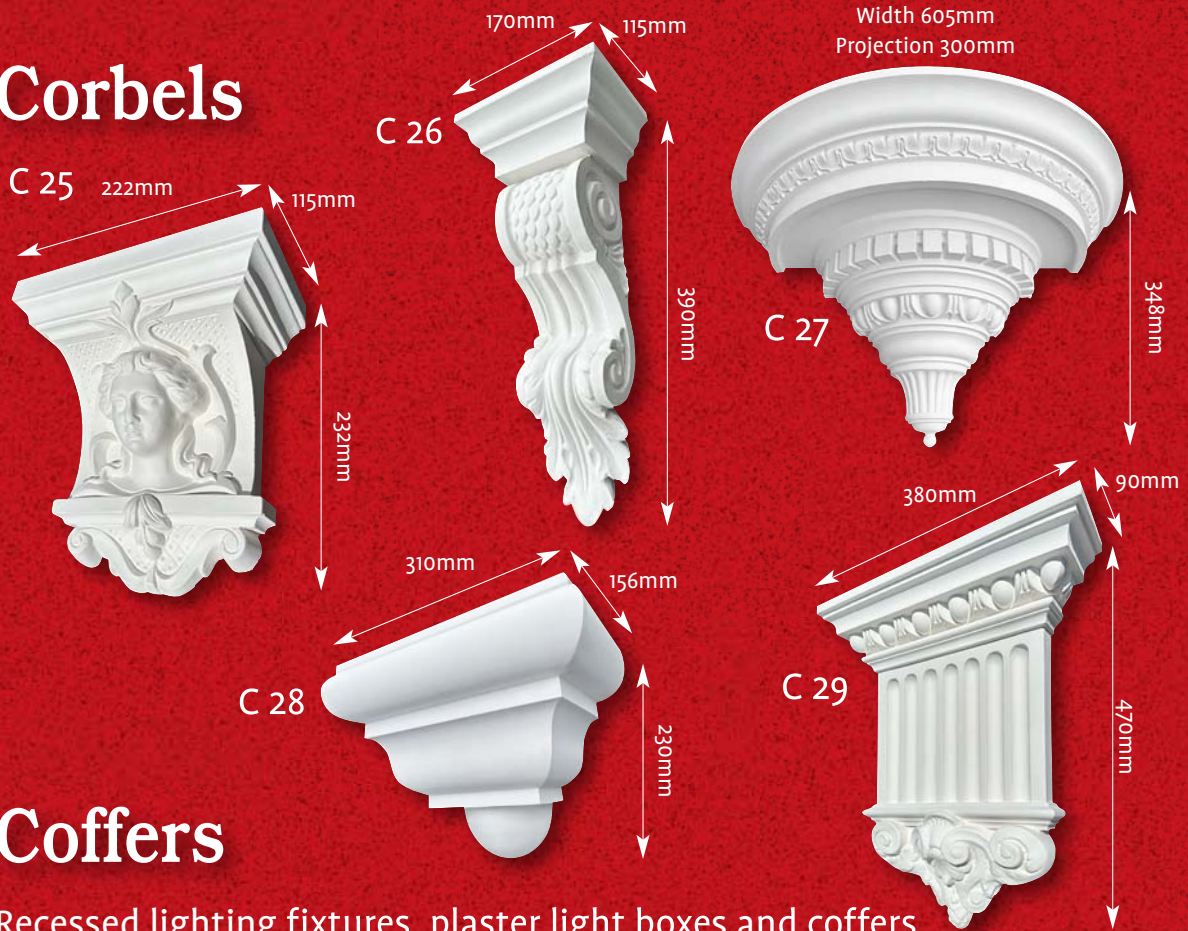

Corbels

Architectural corbels that complement the style and period of your property.

Corbels

Corbels

Coffers

Recessed lighting fixtures, plaster light boxes and coffers.

Give the perfect finishing touch to a room with recessed lighting fixtures manufactured and installed by the experts at A.R.M. Fibrous Plaster Mouldings, Hampshire. Designed to lend a soft glow, we can manufacture fibrous plaster light boxes to complement the interior decor of your property.

CF 01 2.9m Length

CF 02 2.9m Length

CF 03 2.3m Length

CF 04 2.9m Length