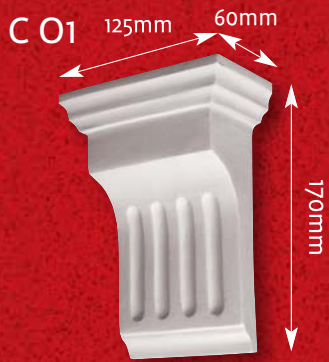

Corbels

Architectural corbels that complement the style and period of your property.

Corbels

Corbels

Coffers

Recessed lighting fixtures, plaster light boxes and coffers.

Give the perfect finishing touch to a room with recessed lighting fixtures manufactured and installed by the experts at A.R.M. Fibrous Plaster Mouldings, Hampshire. Designed to lend a soft glow, we can manufacture fibrous plaster light boxes to complement the interior decor of your property.

CF 01 2.9m Length

CF 02 2.9m Length

CF 03 2.3m Length

CF 04 2.9m Length