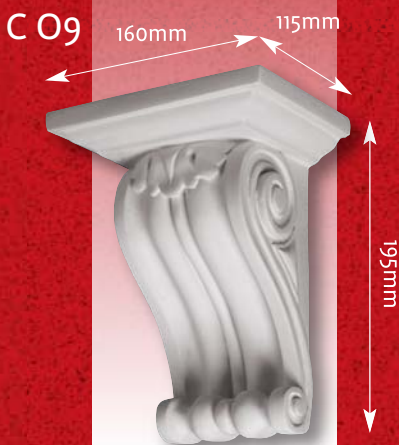

Corbels

Architectural corbels that complement the style and period of your property.

Corbels

Corbels

Coffers

Recessed lighting fixtures, plaster light boxes and coffers.

Give the perfect finishing touch to a room with recessed lighting fixtures manufactured and installed by the experts at A.R.M. Fibrous Plaster Mouldings, Hampshire. Designed to lend a soft glow, we can manufacture fibrous plaster light boxes to complement the interior decor of your property.

CF 01 2.9m Length

CF 02 2.9m Length

CF 03 2.3m Length

CF 04 2.9m Length