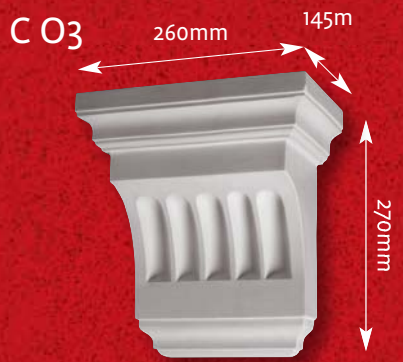

Corbels

Architectural corbels that complement the style and period of your property.

Corbels

Corbels

Coffers

Recessed lighting fixtures, plaster light boxes and coffers.

Give the perfect finishing touch to a room with recessed lighting fixtures manufactured and installed by the experts at A.R.M. Fibrous Plaster Mouldings, Hampshire. Designed to lend a soft glow, we can manufacture fibrous plaster light boxes to complement the interior decor of your property.

CF 01 2.9m Length

CF 02 2.9m Length

CF 03 2.3m Length

CF 04 2.9m Length