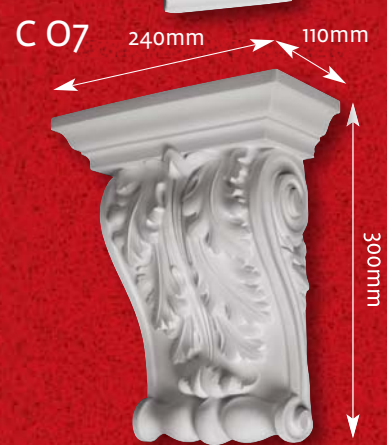

Corbels

Architectural corbels that complement the style and period of your property.

Corbels

Corbels

Coffers

Recessed lighting fixtures, plaster light boxes and coffers.

Give the perfect finishing touch to a room with recessed lighting fixtures manufactured and installed by the experts at A.R.M. Fibrous Plaster Mouldings, Hampshire. Designed to lend a soft glow, we can manufacture fibrous plaster light boxes to complement the interior decor of your property.

CF 01 2.9m Length

CF 02 2.9m Length

CF 03 2.3m Length

CF 04 2.9m Length