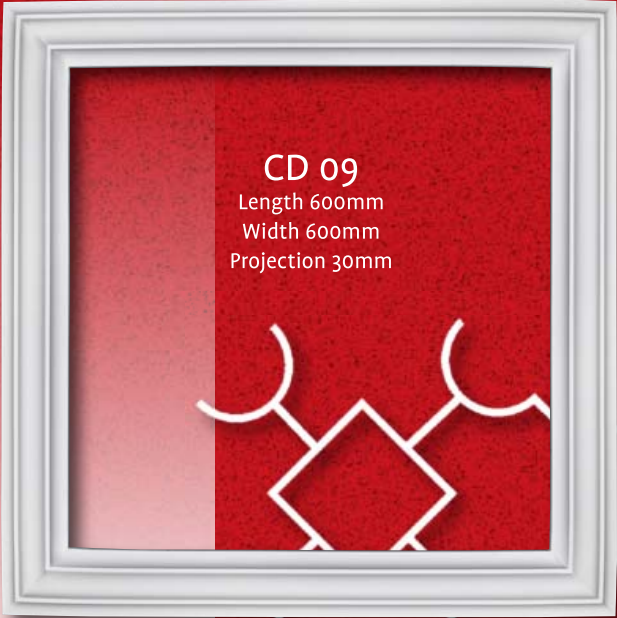

Friezes

FR 17 2.4m Length

Ceiling Decorations

CD 01 3m Length

CD 02 (Border Block) 3m Length

CD 03 2.5m Length

Ceiling Decorations

CD 04, CD 05 & CD 06

This Ceiling Decoration comprises 3 separate components which interlink to produce a repeatable pattern which can be made to suit any size ceiling.

Other designs are also available.

CD 07

Length 670mm
Width 540mm
Projection 30mm

CD 11
Length 470mm
Width 70mm
Projection 30mm

Ceiling Decorations

CD 08
Length 400mm
Width 450mm
Projection 30mm

CD 10
Length 400mm
Width 400mm
Projection 30mm

CD 09
Length 600mm
Width 600mm
Projection 30mm