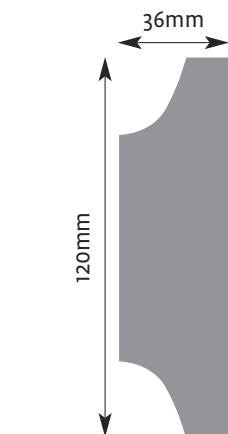

Friezes

FR 17 2.4m Length

Ceiling Decorations

CD 01 3m Length

CD 02 (Border Block) 3m Length

CD 03 2.5m Length

Ceiling Decorations

CD 04, CD 05 & CD 06

This Ceiling Decoration comprises 3 separate components which interlink to produce a repeatable pattern which can be made to suit any size ceiling.

Other designs are also available.

CD 07

Length 670mm
Width 540mm
Projection 30mm

CD 11
Length 470mm
Width 70mm
Projection 30mm

Ceiling Decorations

CD 08
Length 400mm
Width 450mm
Projection 30mm

CD 10
Length 400mm
Width 400mm
Projection 30mm

CD 09
Length 600mm
Width 600mm
Projection 30mm