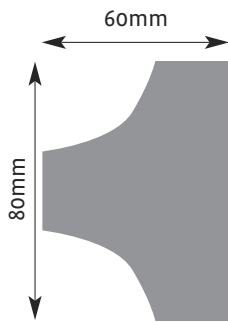

Friezes

FR 17 2.4m Length

Ceiling Decorations

CD 01 3m Length

CD 02 (Border Block) 3m Length

CD 03 2.5m Length

Ceiling Decorations

CD 04, CD 05 & CD 06

This Ceiling Decoration comprises 3 separate components which interlink to produce a repeatable pattern which can be made to suit any size ceiling.

Other designs are also available.

CD 07

Length 670mm
Width 540mm
Projection 30mm

CD 11
Length 470mm
Width 70mm
Projection 30mm

Ceiling Decorations

CD 08
Length 400mm
Width 450mm
Projection 30mm

CD 10
Length 400mm
Width 400mm
Projection 30mm

CD 09
Length 600mm
Width 600mm
Projection 30mm