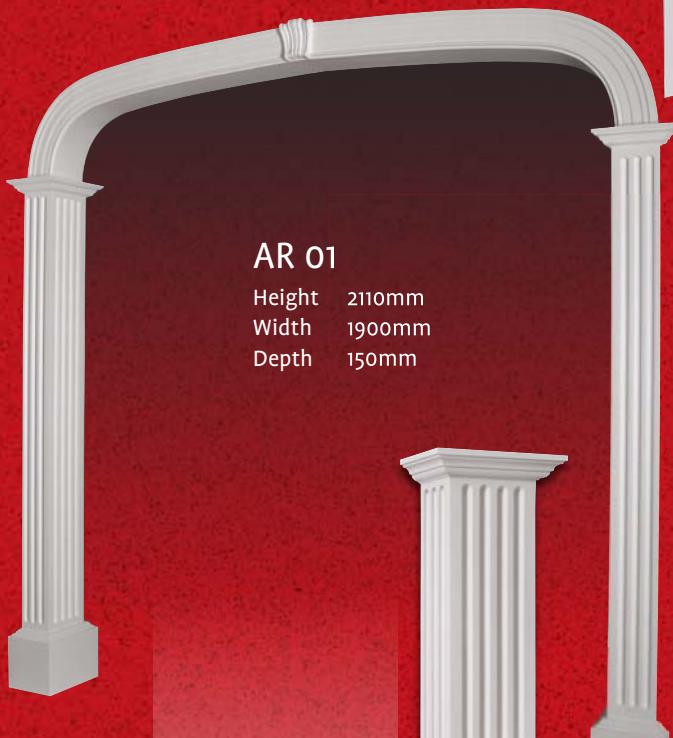

In addition to our preformed moulds, we can manufacture bespoke arches to your specifications. If you need help choosing an arch design for your property or project, contact us.

AR 01

Height 2110mm
Width 1900mm
Depth 150mm

AR 02

Height 340mm
Width 1000mm
Depth 135mm

AR 03

Height 2200mm
Width 1300mm
Depth 400mm

CL 09

Height 1800mm
Width 180mm
Depth 130mm