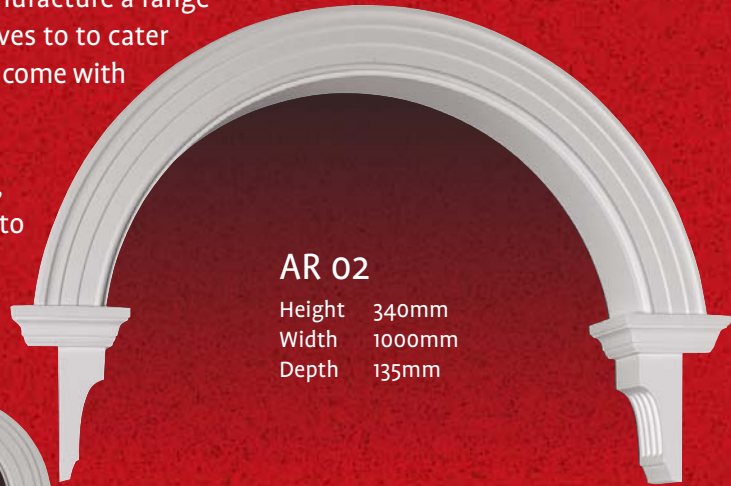

In addition to our preformed moulds, we can manufacture bespoke arches to your specifications. If you need help choosing an arch design for your property or project, contact us.

AR 01

Height 2110mm
Width 1900mm
Depth 150mm

AR 02

Height 340mm
Width 1000mm
Depth 135mm

AR 03

Height 2200mm
Width 1300mm
Depth 400mm

CL 09

Height 1800mm
Width 180mm
Depth 130mm